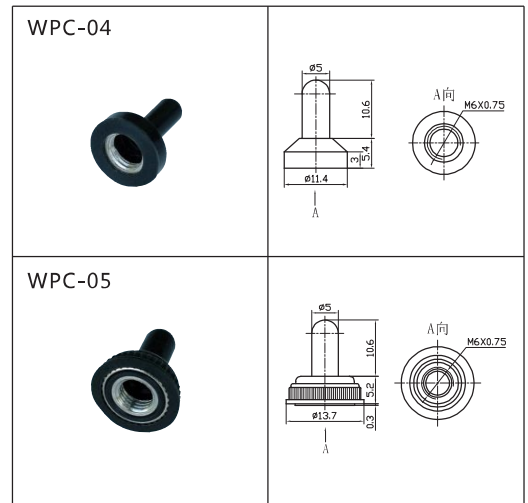

防水帽 Water proof cap

( ) 回弹指示 Indicates Momentary